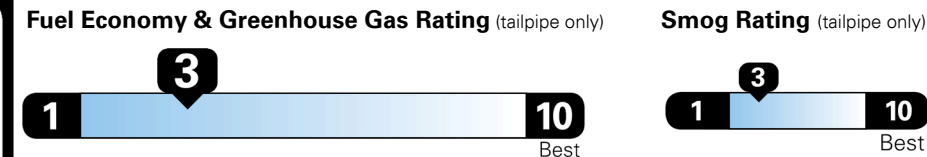

Blue Link® Connected Services 3-years Standard (Enrollment Required)

EPA DOT Fuel Economy and Environment

Gasoline Vehicle

Fuel Economy

19 MPG
combined city/hwy

17 MPG
city

22 MPG
highway

5.3 gallons per 100 miles

Small SUVs range from 18 to 37 MPG. The best vehicle rates 136 MPGe.

You spend $2,750 more in fuel costs over 5 years compared to the average new vehicle.

Annual fuel cost $1,900